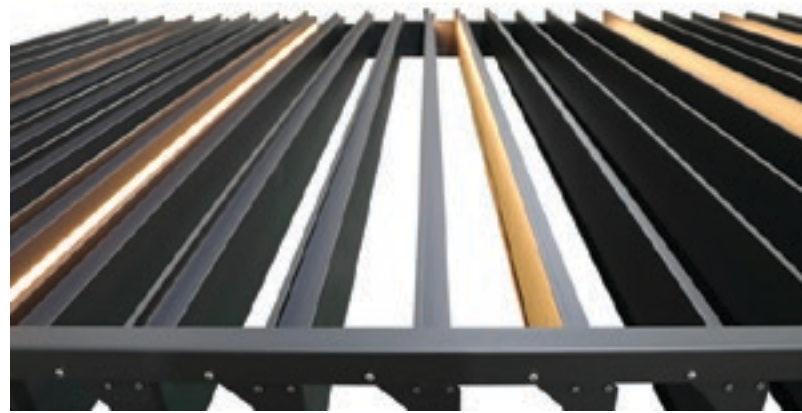

- Heavy Duty Aluminum Louvered Pergola - Motorized
- Freestanding, Multi-section or Attach-to-wall configurations available.
- Spans of 197" projection x 275" Wide (4 Posts)
- Closed louvered Loading capacity of 70 lbs per square foot
- Wind load capacity of 70M/S (157 mph or 252 kph)
- Remote controlled operated louvers with LED brightness control
- LED Light System: Blade Built in LED Strip lighting
- Waterproof, IP67 level waterproof certification
- 100% Aluminum: 6063-T5, Robust powder coated surface
- Wide Gutter design for optimal drainage

AVAILABLE COLORS

Aluminum Standard

White

Driftwood

Bronze

Black

Gray

100% Waterproof