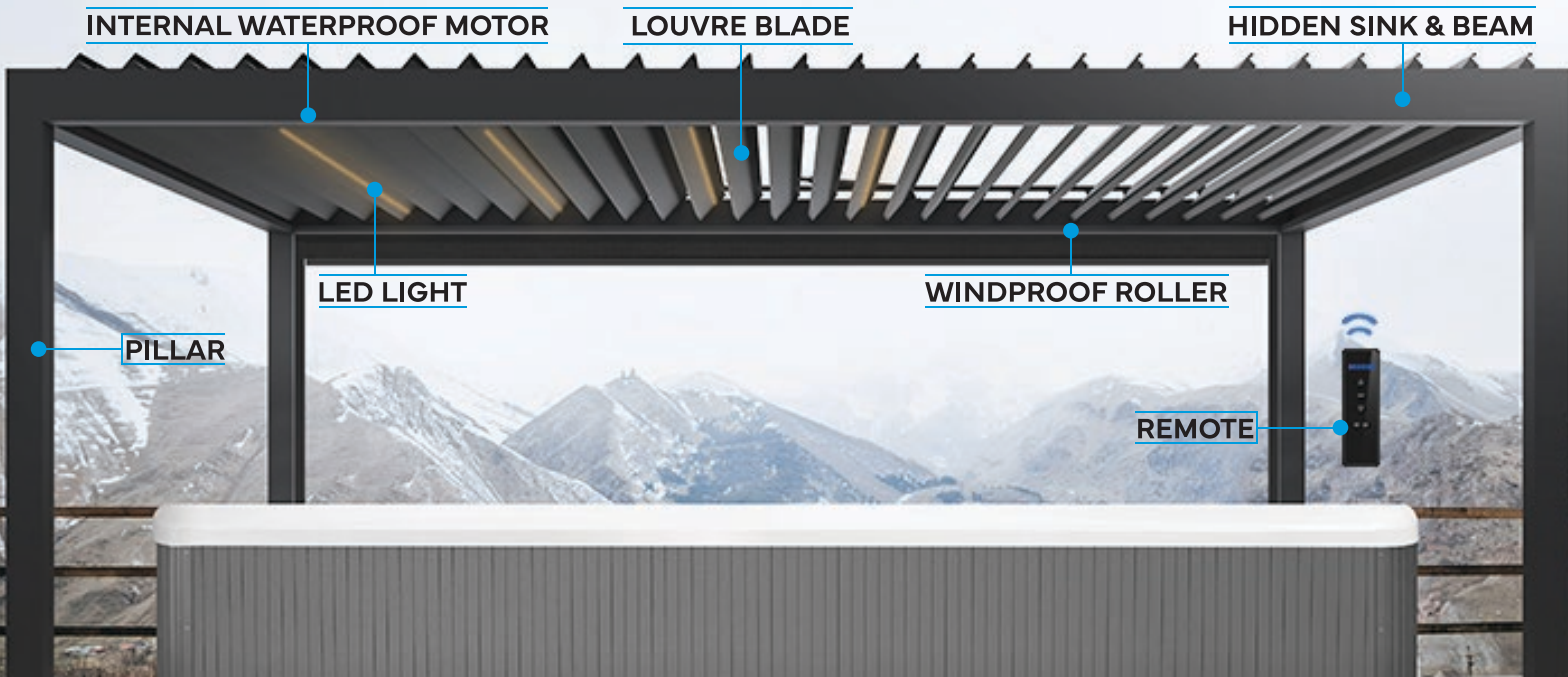

SUNSPACE

**LOUVERED
PERGOLA SYSTEM**

LOUVERED PERGOLA SYSTEM

Step into your own tranquil haven with our spacious and comfortable Louvered Pergola. Craft a unique sanctuary where you can unwind, recharge, and create lasting memories. Whether you're savoring a delightful family meal, basking in the warmth of a summer evening, or celebrating with friends, our pergola provides the perfect backdrop for relaxation and joy. Embrace the charm of outdoor living and elevate your outdoor space.

- Heavy Duty Aluminum Louvered Pergola - Motorized
- Freestanding, Multi-section or Attach-to-wall configurations available.
- Spans of 197" projection x 275" Wide (4 Posts)
- Closed louvered Loading capacity of 70 lbs per square foot
- Wind load capacity of 70M/S (157 mph or 252 kph)
- Remote controlled operated louvers with LED brightness control
- LED Light System: Blade Built in LED Strip lighting
- Waterproof, IP67 level waterproof certification
- 100% Aluminum: 6063-T5, Robust powder coated surface
- Wide Gutter design for optimal drainage

AVAILABLE COLORS

Aluminum Standard

White

Driftwood

Bronze

Black

Gray

100% Waterproof